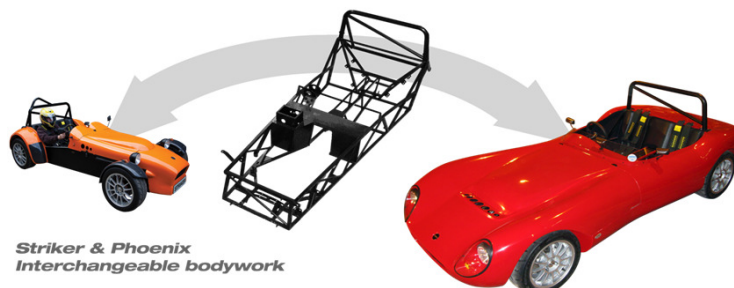

## Raw Phoenix Kit Prices

Chassis Pack	£ 1,922.92
Body kit Pack - Full	£ 1,749.00
Engine Pack	£ 3,308.29
Fuel Sys Pack	£ 464.96
Cooling Sys Pack	£ 368.09
Brake Pack	£ 325.05
Transmission Pack	£ 1,212.72
Steering Pack	£ 426.35
Wheel/Tyre Pack	£ 591.00
Interior Trim Pack	£ 694.02
Ali Body Pack	£ 330.50
Hub / Suspension Pack	£ 1,113.00
Exhaust Pack	£ 354.96
Electrics Pack	£ 1,015.58
<b>Phoenix Complete Pack (Includes all of the above)</b>	<b>£ 13,876.42</b>
<b>Phoenix Turn Key car</b>	<b>£ 18,250.00</b>

Raw cars can be bought complete as turn key vehicles, as complete kits or part by part.  
The Raw Phoenix is based on the Race Proven Striker Chassis.  
See overleaf for full parts prices breakdown.

*Striker & Phoenix  
Interchangeable bodywork*